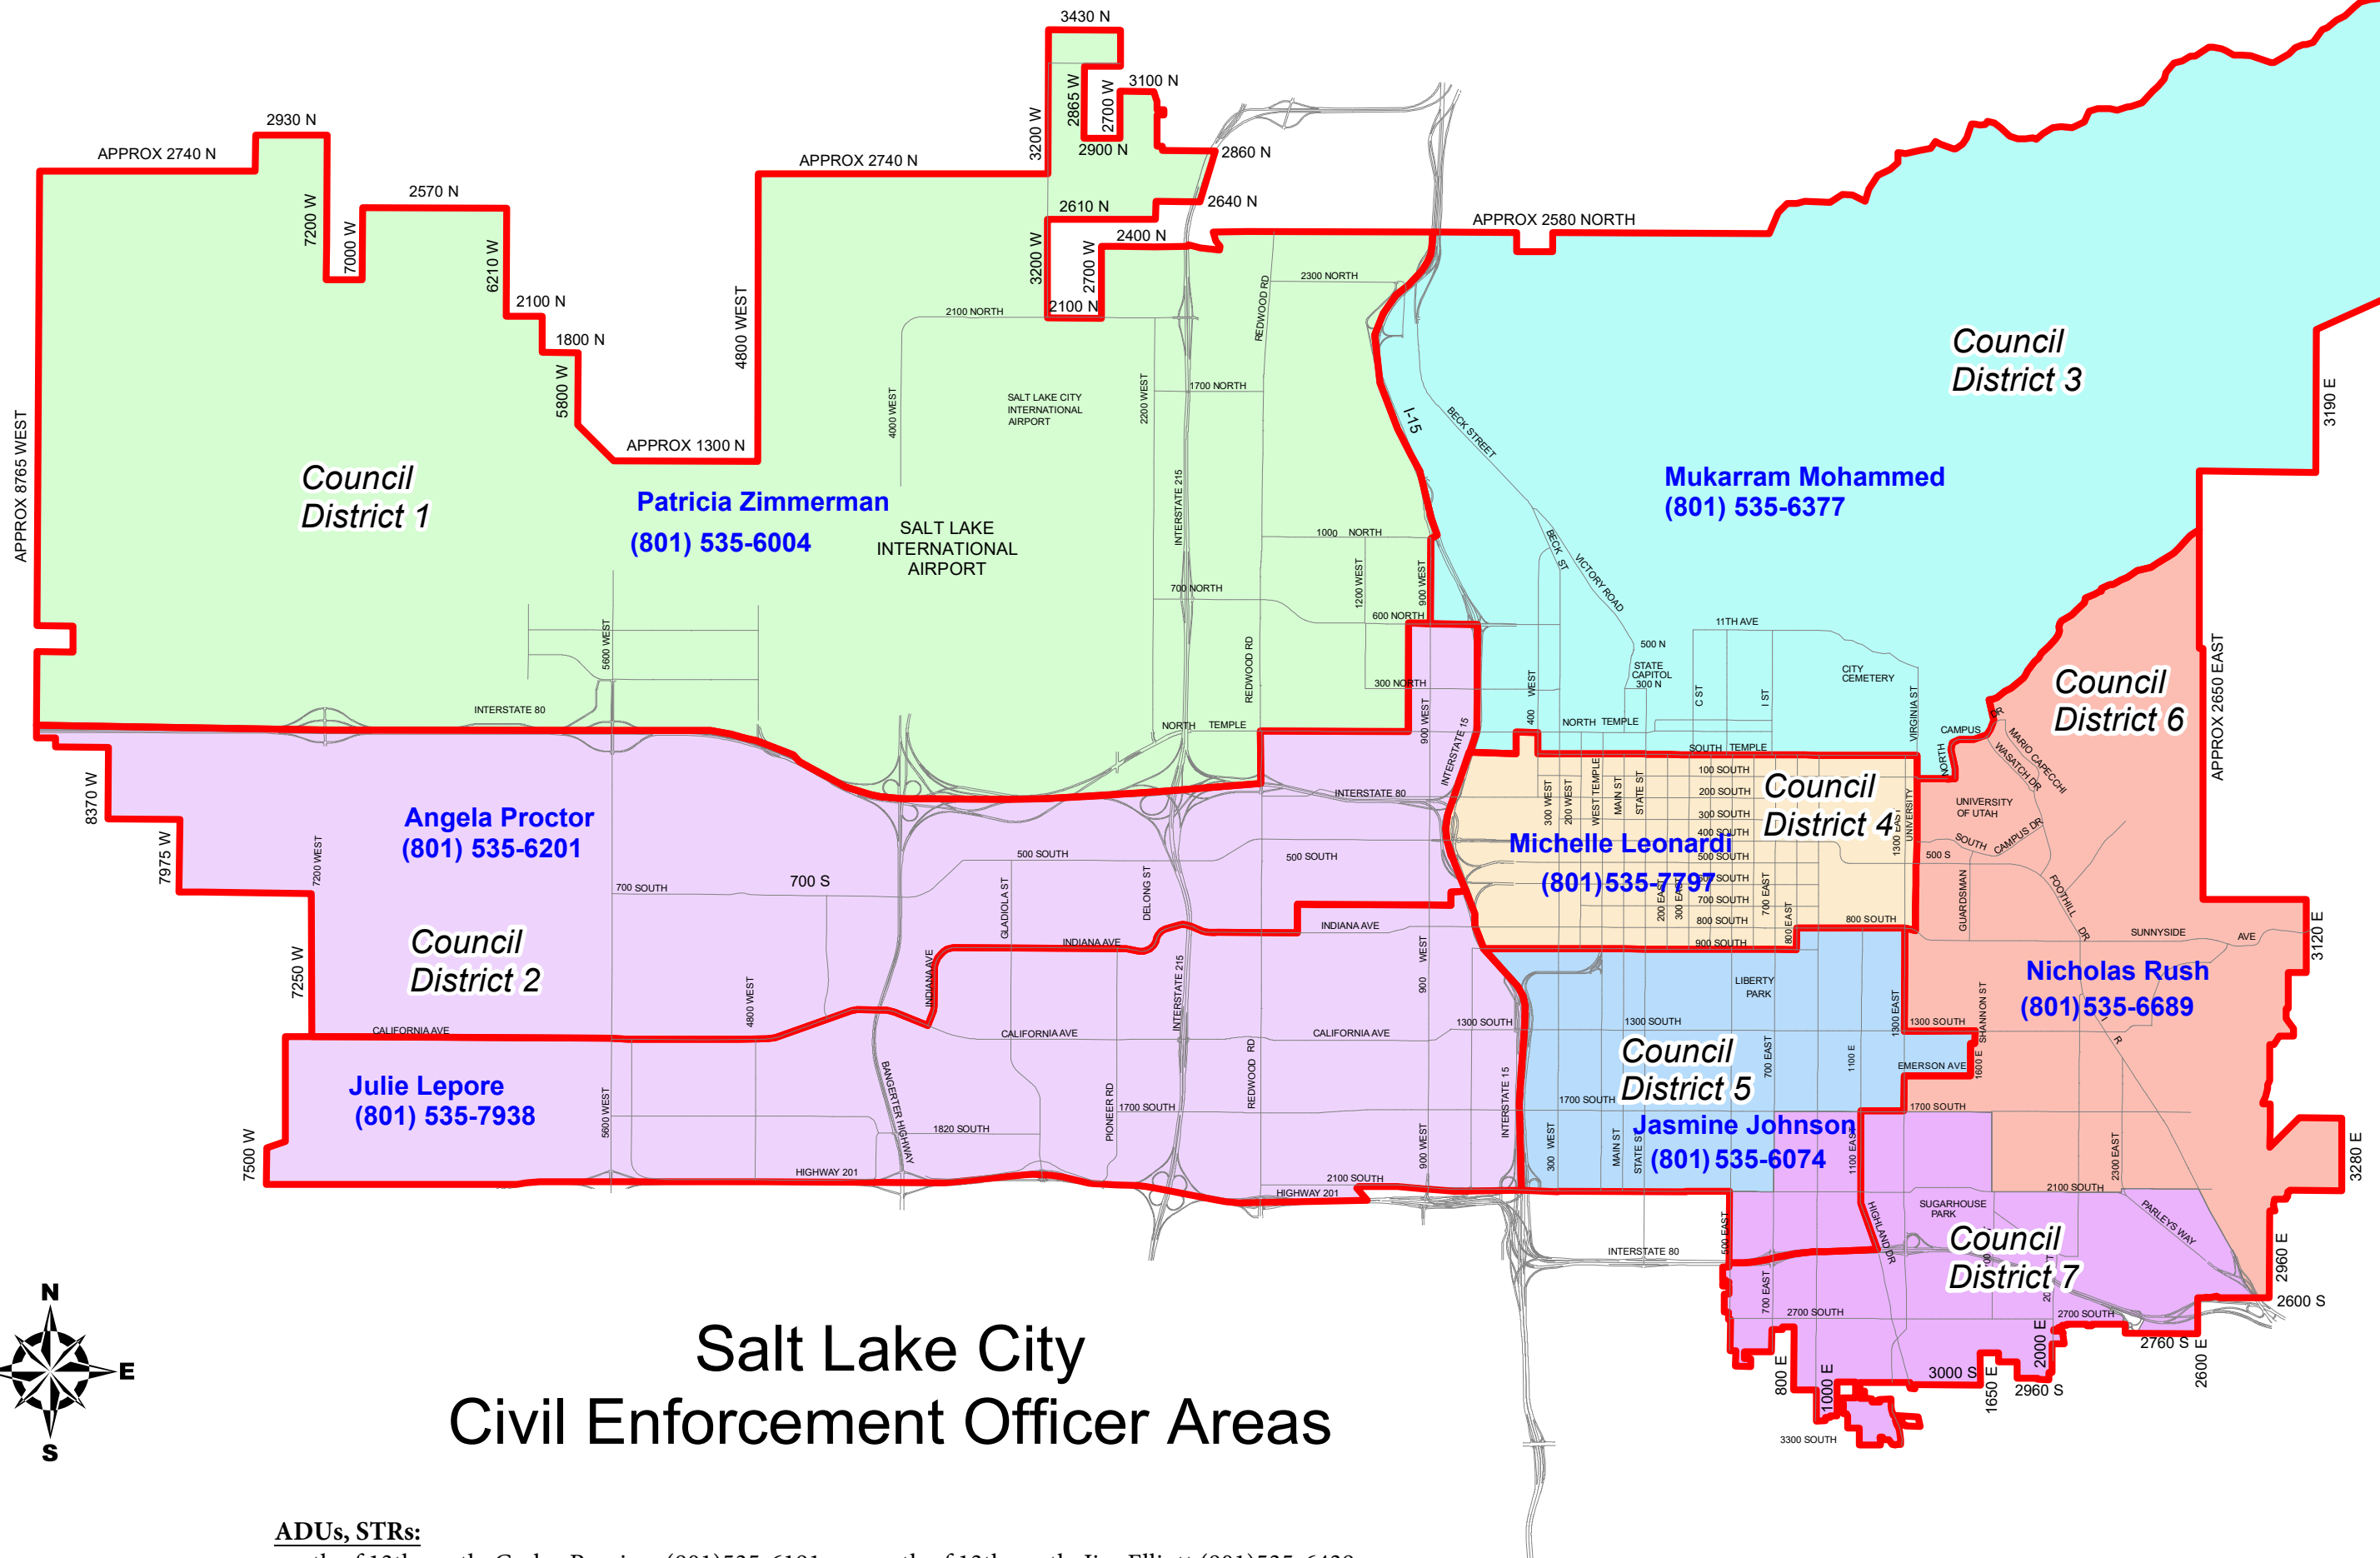

Salt Lake City Civil Enforcement Officer Areas

ADUs, STRs:

south of 13th south: Carlos Ramirez (801)535-6191 north of 13th south: Jim Elliott (801)535-6439